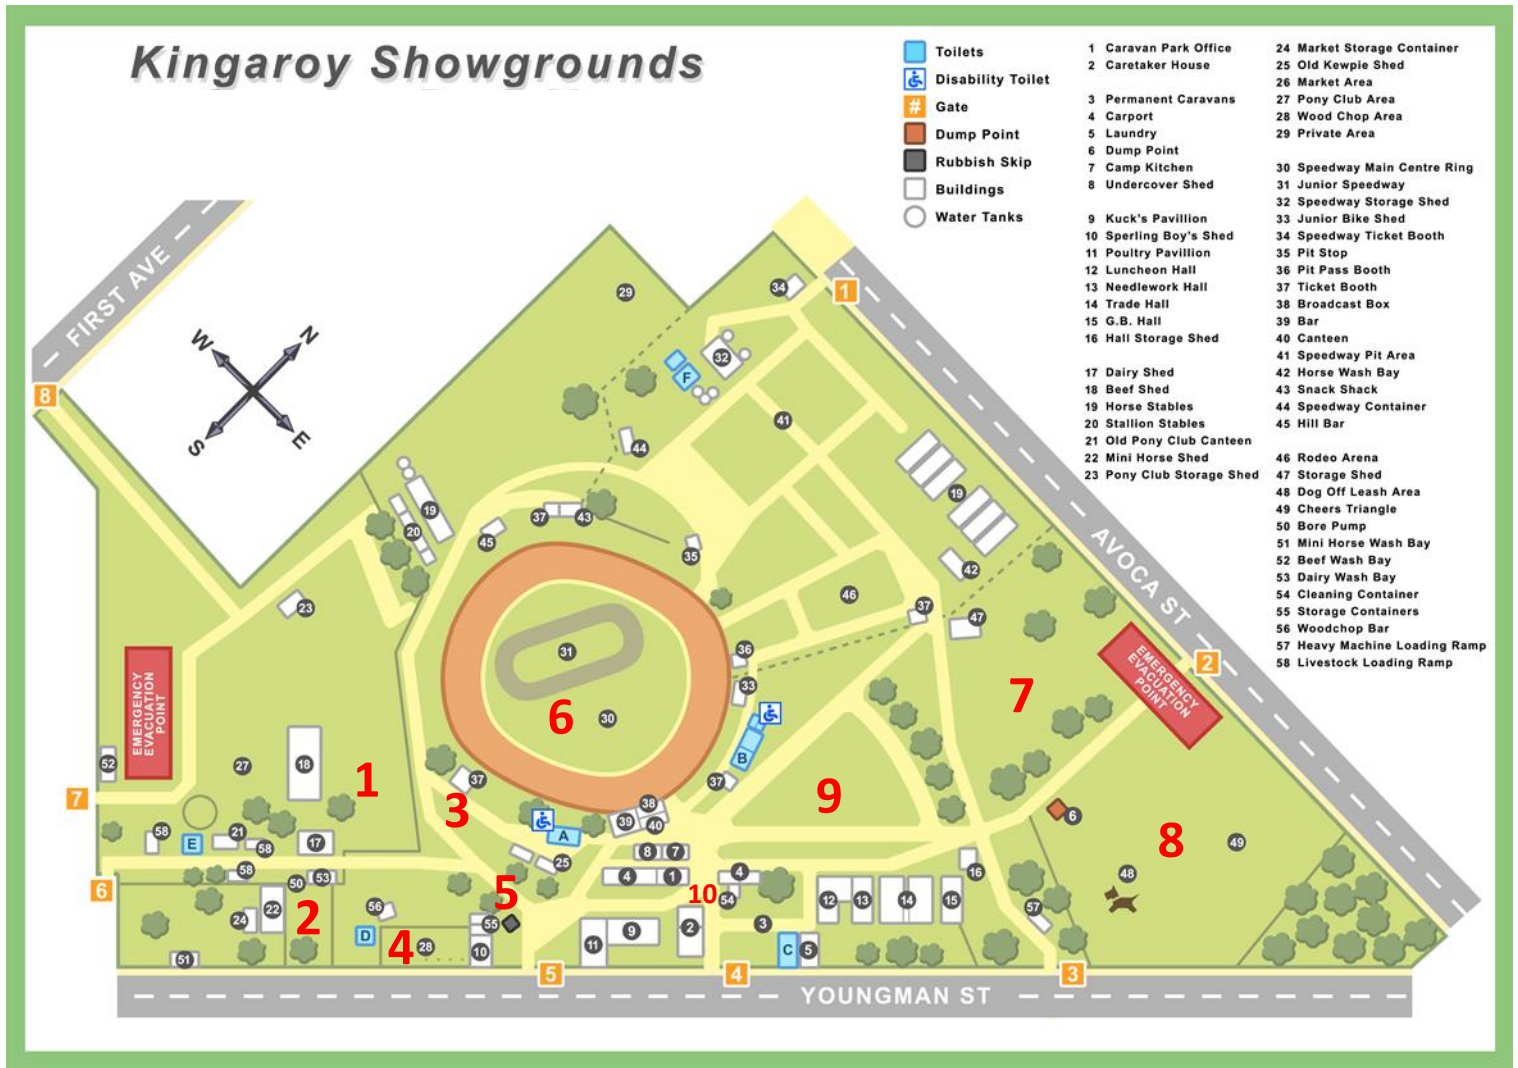

1 - Cattle Arena	6 - Main Ring
2 - Southern Field	7 - Northern Field
3 - Rodeo Arena	8 - Cheers Triangle
4 - Woodchop Arena	9 - Sideshow Alley
5 - Kids Zone	10 - Show Office & ATM

Limited onsite parking available in Cheers Triangle via Gate 3

Public Entry available via Gate 3 & 5 per above map

EFTPOS is available at all Entry Gates, Bar & Canteen

(NOTE - Surcharge applies if paying via EFTPOS)